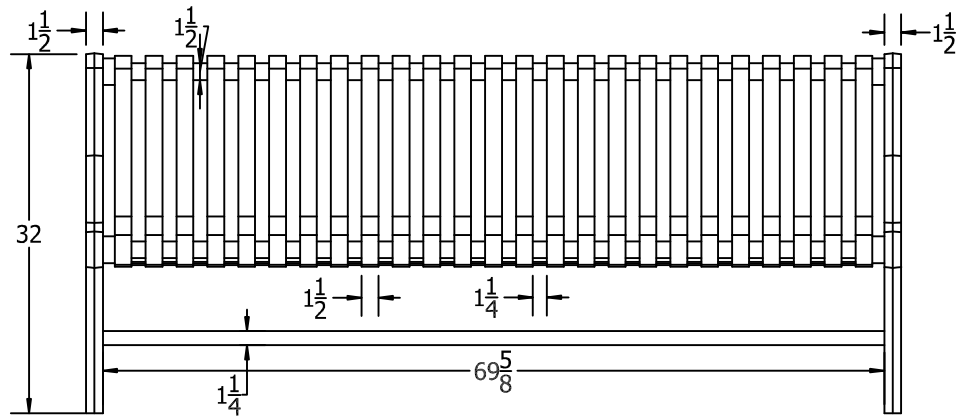

TOP VIEW

FRONT VIEW

3D ISOMETRIC VIEW

SIDE VIEW

STANDARD COLORS

INSERT COLOR CODE IN PRODUCT NUMBER
BLACK= BLA, GREEN= GRE

EXAMPLE: BLACK BLAIR 6 FT. BENCH =
PB 6**BLA**BLAIR

6 ft. Blair Bench