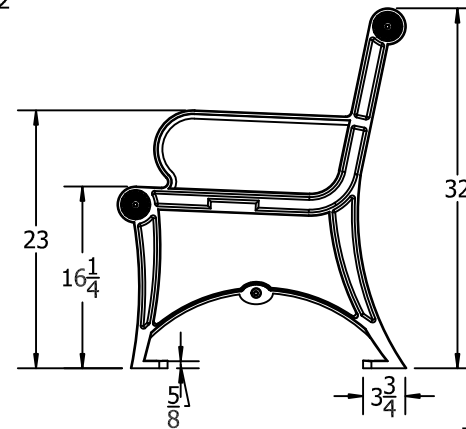

TOP VIEW

FRONT VIEW

3D ISOMETRIC VIEW

SIDE VIEW

STANDARD COLORS

INSERT COLOR CODE IN PRODUCT NUMBER
BLACK= BLA, GREEN= GRE

EXAMPLE: BLACK BLAIR 6 FT. BENCH =
PB 6**BLA**BLAIR

6 ft. Blair Bench