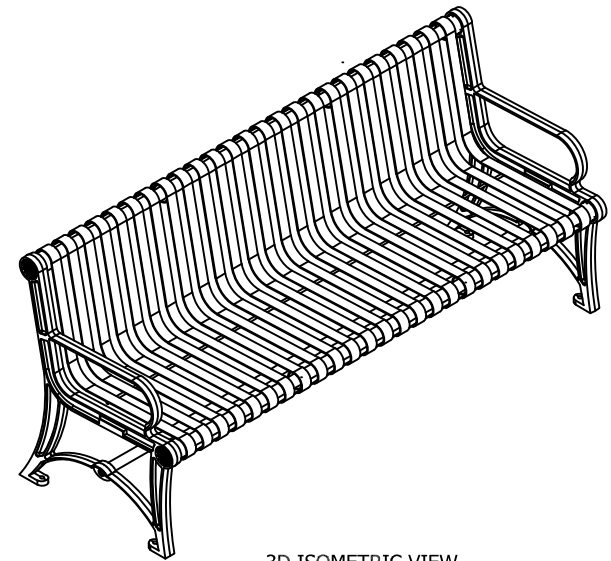

TOP VIEW

FRONT VIEW

3D ISOMETRIC VIEW

SIDE VIEW

STANDARD COLORS

INSERT COLOR CODE IN PRODUCT NUMBER
BLACK= BLA, GREEN= GRE

EXAMPLE: BLACK BLAIR 6 FT. BENCH =
PB 6**BLA**BLAIR

6 ft. Blair Bench